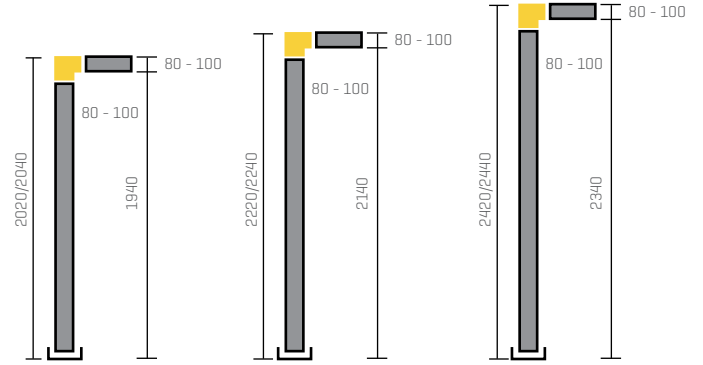

Panel	Coating	Standard coating of galvanized metal plate painted with white food-certified plant, colour RAL 9010 and protective film
Floor panel (e= 100 mm)	Standard Floor	Inner side in stainless steel 304 non-slip
		Outside White painted galvanized metal
Thickness	Insulation	80mm [T° +] 100mm [T° - ]
		CFC-free polyurethane injected at high pressure to a density of 43-45 kg/m3
Inside dimensions	Length and width	124 x 124 cm a 444 x 244 cm (modules of 20 cm)
	Height	196 cm - 216 cm - 236 cm
Outside dimensions	Length and width	Inside dimensions + 16 cm [e=80] + 20cm [e=100]
	Height with floor	Inside dimensions + 16 cm [e=80] + 20cm [e=100]
	Height without floor	Inside dimensions + 8 cm [e=80] + 10cm [e =100]
Assembly	Structural profile with high resistance made of ABS plastic and strong hook	
Profiles	Perimeter tubular made of PVC with sanitary corner	
Door	Pivoting door with aluminum command, stainless steel.	
Door Dimensions	Standard dimensions for doors of 1830x800 mm	

# CAS GAMA CM ROOM

Excéntrica de unión  
Union's system

Registros  
Alignment

Panel suelo CMPC  
Floor panel CMPC

Puertas  
Doors

Espesor de panel  
Thickness

Perfiles  
Profiles

3 vías / 3 channels

2 vías / 2 channels

**/ Cámaras con suelo, Altura de cámara estándar**  
/ Rooms with floor, Standar Height

**/ Cámaras sin suelo, Altura de cámara**  
/ Rooms without floor, Height

**/ Modularidad y dimensiones, Modularidad cada 200 mm**  
/ Dimensions and modularity, Modularity each 200 mm