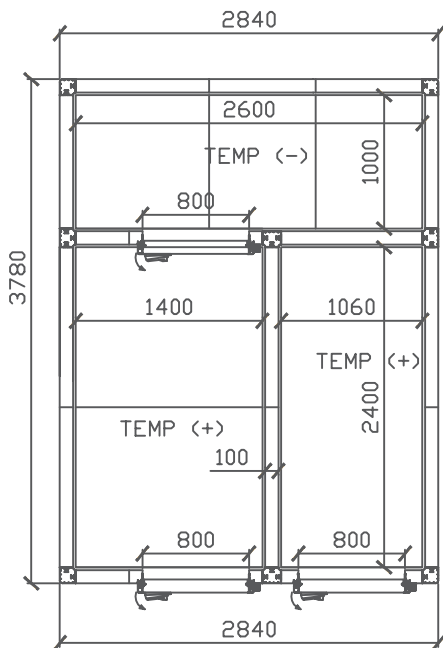

Panel	Coating	Standard coating of galvanized metal plate painted with white food-certified plant, colour RAL 9010 and protective film
Floor panel (e= 100 mm)	Standard Floor	Inner side in stainless steel 304 non-slip
		Outside White painted galvanized metal
Thickness	Insulation	80mm [T° +] 100mm [T° - ]
		CFC-free polyurethane injected at high pressure to a density of 43-45 kg/m3
Inside dimensions	Length and width	124 x 124 cm a 444 x 244 cm (modules of 20 cm)
	Height	196 cm - 216 cm - 236 cm
Outside dimensions	Length and width	Inside dimensions + 16 cm [e=80] + 20cm [e=100]
	Height with floor	Inside dimensions + 16 cm [e=80] + 20cm [e=100]
	Height without floor	Inside dimensions + 8 cm [e=80] + 10cm [e =100]
Assembly	Structural profile with high resistance made of ABS plastic and strong hook	
Profiles	Perimeter tubular made of PVC with sanitary corner	
Door	Pivoting door with aluminum command, stainless steel.	
Door Dimensions	Standard dimensions for doors of 1830x800 mm	

#### CUSTOMIZABLE DIMENSIONS

**/ Multirecinto - cámara gama CM altura 2340 mm.**  
**Espesor del panel 80 mm con suelo.**  
 / Multiple cool room CM Height 2340 mm.  
 Thickness 80 mm with floor.

**/ Multirecinto - cámara gama CM altura 2360 mm.**  
**Espesor del panel 100 mm con suelo.**  
 / Multiple cool room CM Height 2360 mm.  
 Thickness 100 mm with floor.

## ESTUDIOS Y PROYECTOS [Oficina Técnica] STUDIES AND PROJECTS [Technical Office]

**/ Multirecinto - cámara gama CM altura 2160 mm.  
Espesor del panel 100 mm con suelo.**  
/ Multiple cool room CM Height 2160 mm.  
Thickness 100 mm with floor.

**/ Multirecinto - cámara gama CM altura 2428 mm.  
Espesor del panel 80 mm sin panel de suelo.**  
/ Multiple cool room CM Height 2428 mm.  
Thickness 80 mm without floor.