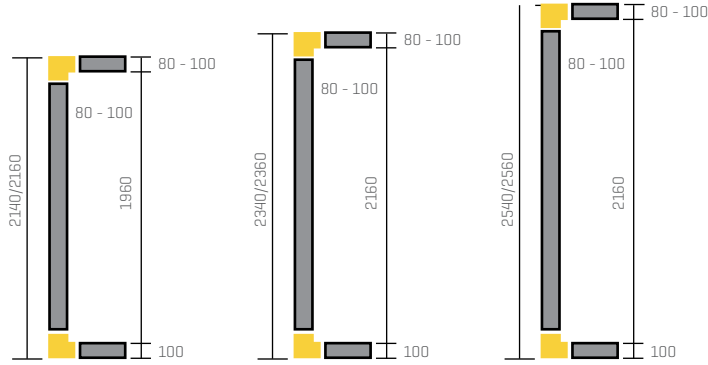

Panel	Coating	Standard coating of galvanized metal plate painted with white food-certified plant, colour RAL 9010 and protective film
Floor panel (e= 100 mm)	Standard Floor	Inner side in stainless steel 304 non-slip
		Outside White painted galvanized metal
Thickness	Insulation	80mm [T° +] 100mm [T° - ]
		CFC-free polyurethane injected at high pressure to a density of 43-45 kg/m3
Inside dimensions	Length and width	124 x 124 cm a 444 x 244 cm (modules of 20 cm)
	Height	196 cm - 216 cm - 236 cm
Outside dimensions	Length and width	Inside dimensions + 16 cm [e=80] + 20cm [e=100]
	Height with floor	Inside dimensions + 16 cm [e=80] + 20cm [e=100]
	Height without floor	Inside dimensions + 8 cm [e=80] + 10cm [e =100]
Assembly	Structural profile with high resistance made of ABS plastic and strong hook	
Profiles	Perimeter tubular made of PVC with sanitary corner	
Door	Pivoting door with aluminum command, stainless steel.	
Door Dimensions	Standard dimensions for doors of 1830x800 mm	

2 vías / 2 channels

**/ Cámaras con suelo, Altura de cámara estándar**  
/ Rooms with floor, Standar Height

**/ Cámaras sin suelo, Altura de cámara**  
/ Rooms without floor, Height

**/ Modularidad y dimensiones, Modularidad cada 200 mm**  
/ Dimensions and modularity, Modularity each 200 mm