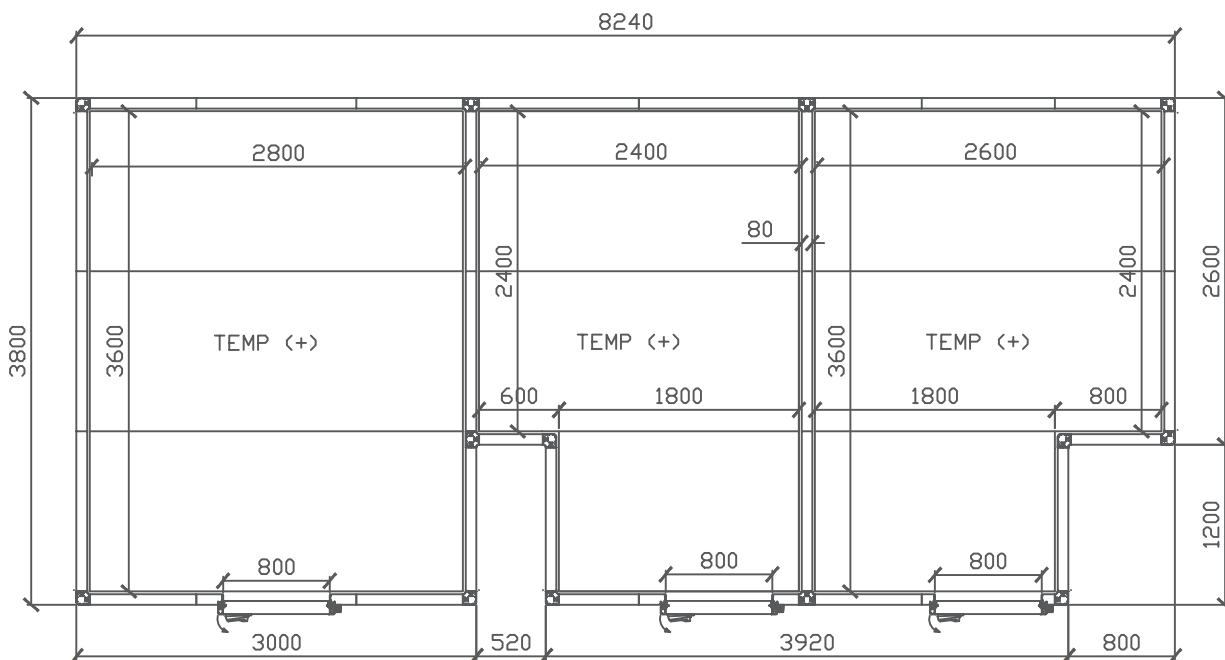

**/ Multirecinto - cámara gama CM altura 2428 mm.
Espesor del panel 80 mm sin panel de suelo.**
/ Multiple cool room CM Height 2428 mm.
Thickness 80 mm without floor.