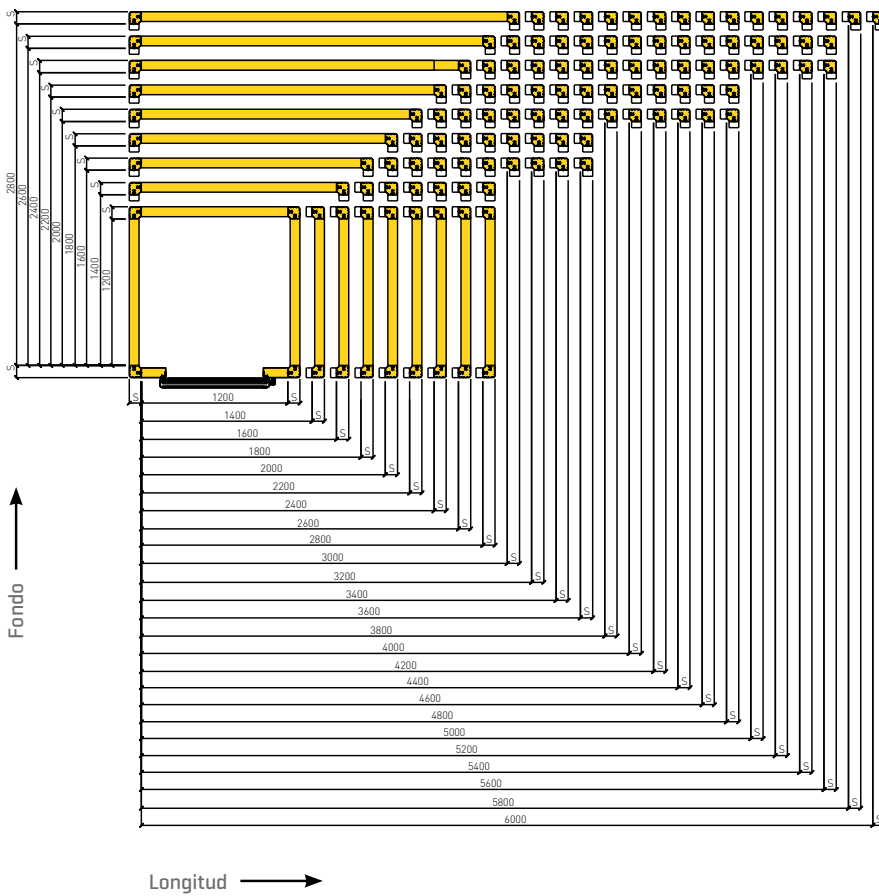

Panel	Coating	Standard coating of galvanized metal plate painted with white food-certified plant, colour RAL 9010 and protective film
Floor panel (e= 100 mm)	Standard Floor	Inner side in stainless steel 304 non-slip
		Outside White painted galvanized metal
Thickness	Insulation	80mm [T° +] 100mm [T° - ]
		CFC-free polyurethane injected at high pressure to a density of 43-45 kg/m3
Inside dimensions	Length and width	124 x 124 cm a 444 x 244 cm (modules of 20 cm)
	Height	196 cm - 216 cm - 236 cm
Outside dimensions	Length and width	Inside dimensions + 16 cm [e=80] + 20cm [e=100]
	Height with floor	Inside dimensions + 16 cm [e=80] + 20cm [e=100]
	Height without floor	Inside dimensions + 8 cm [e=80] + 10cm [e =100]
Assembly	Structural profile with high resistance made of ABS plastic and strong hook	
Profiles	Perimeter tubular made of PVC with sanitary corner	
Door	Pivoting door with aluminum command, stainless steel.	
Door Dimensions	Standard dimensions for doors of 1830x800 mm	

2 vías / 2 channels

**/ Cámaras con suelo, Altura de cámara estándar**  
/ Rooms with floor, Standar Height

**/ Cámaras sin suelo, Altura de cámara**  
/ Rooms without floor, Height

**/ Modularidad y dimensiones, Modularidad cada 200 mm**  
/ Dimensions and modularity, Modularity each 200 mm