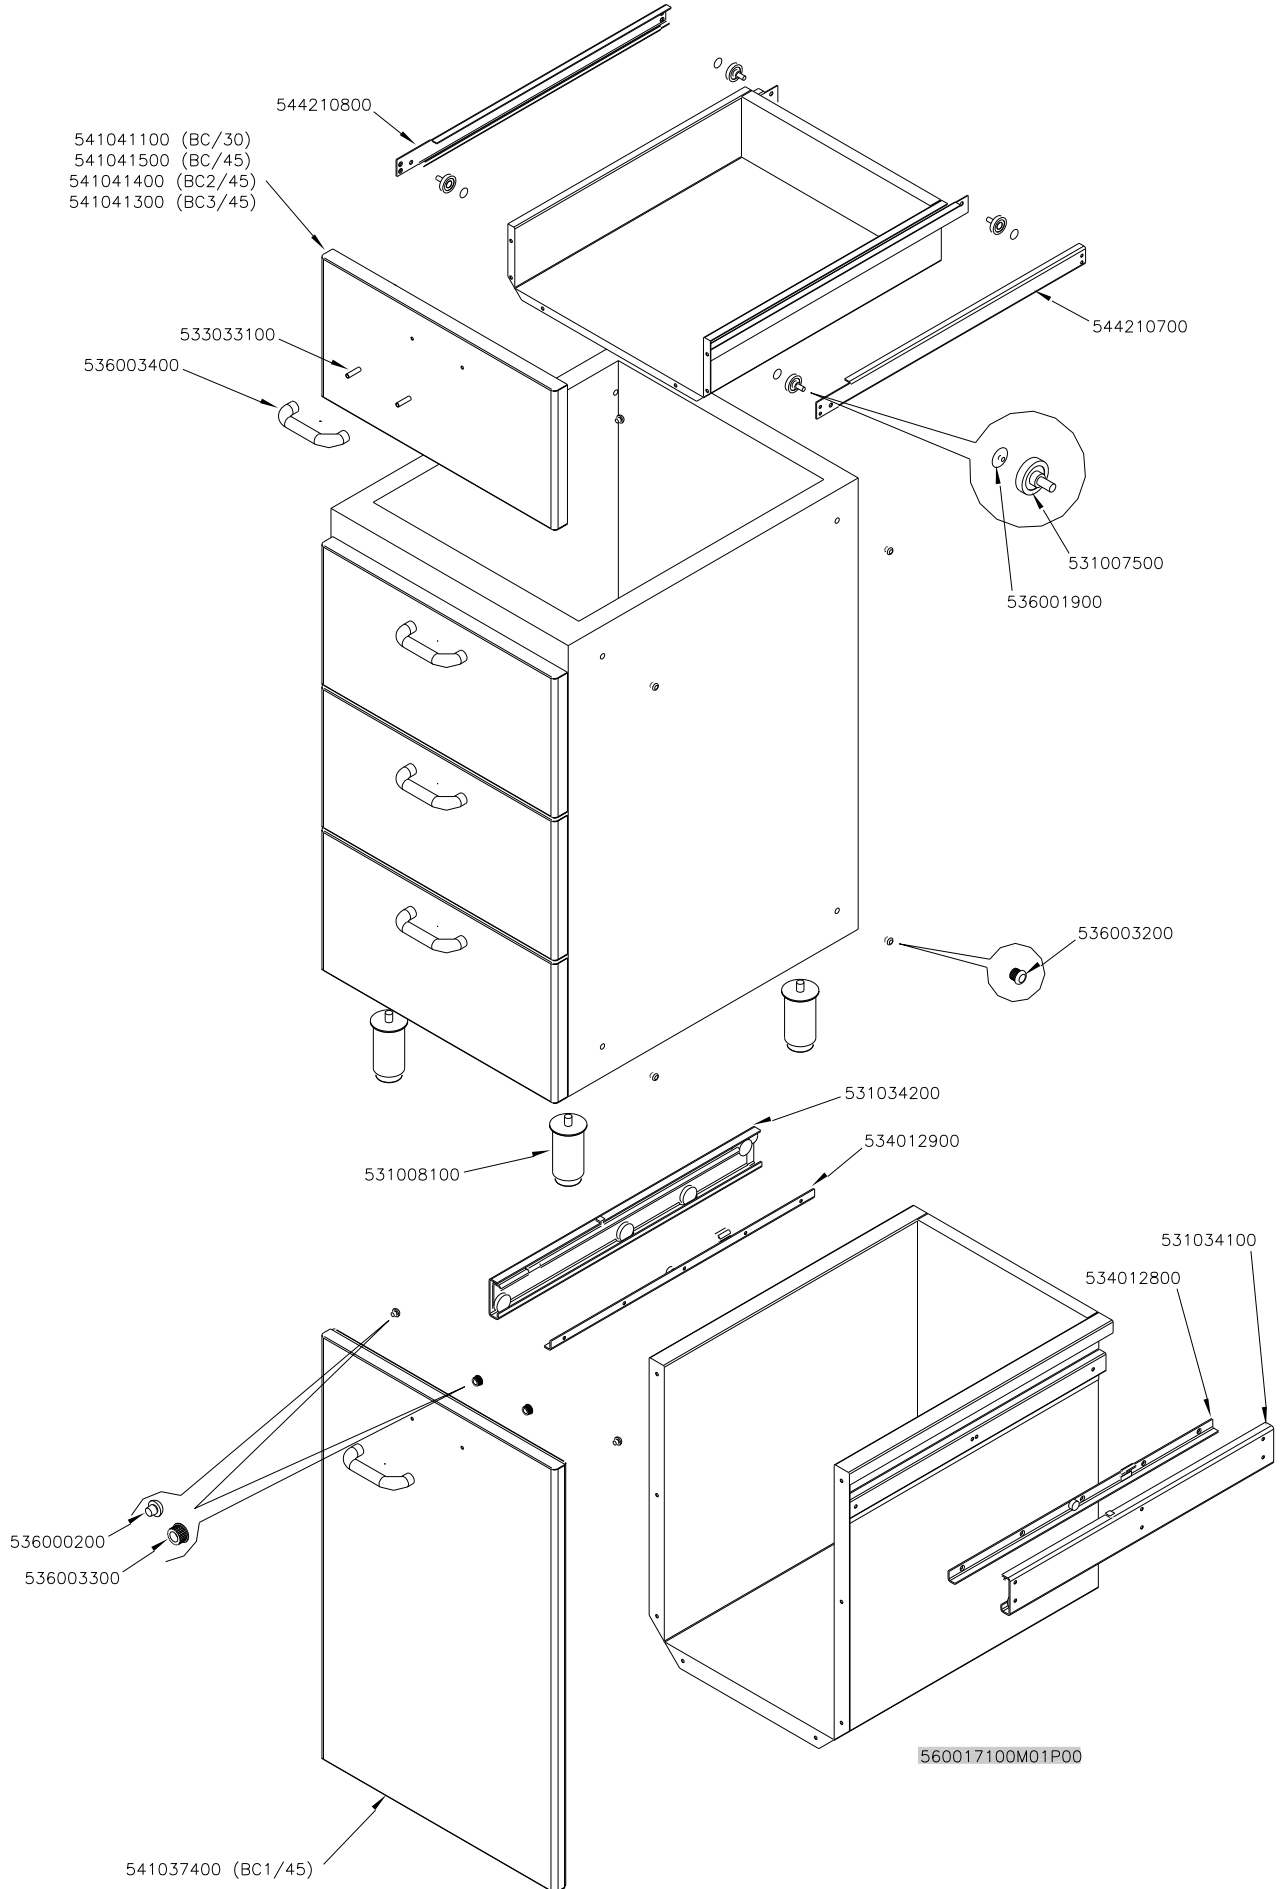

SHINE KITCHEN

MAGIC SNACK 60

SHINE KITCHEN

A-60 A-90

MAGIC SNACK 60

SHINE KITCHEN

**BP/30DX BP/30SX BP/45DX BP/45SX BP/60 BP/90 BP/120 BP/135 BA/80 BAL/80 BPL/45DX
BPL/45SX BPL/60 BPL/90 BPL/120 BPL/135 PP/30DX PP/30SX PP/45DX PP/45SX PP/60 PP/90
PP/120 PP/135 PPS/60 PPS/90 PA/80**

MAGIC SNACK 60

SHINE KITCHEN

BC1/45 BC2/45 BC3/45 BC/45 BC/30

MAGIC SNACK 60

SHINE KITCHEN

KSK/60 KSK/90 KSK/100