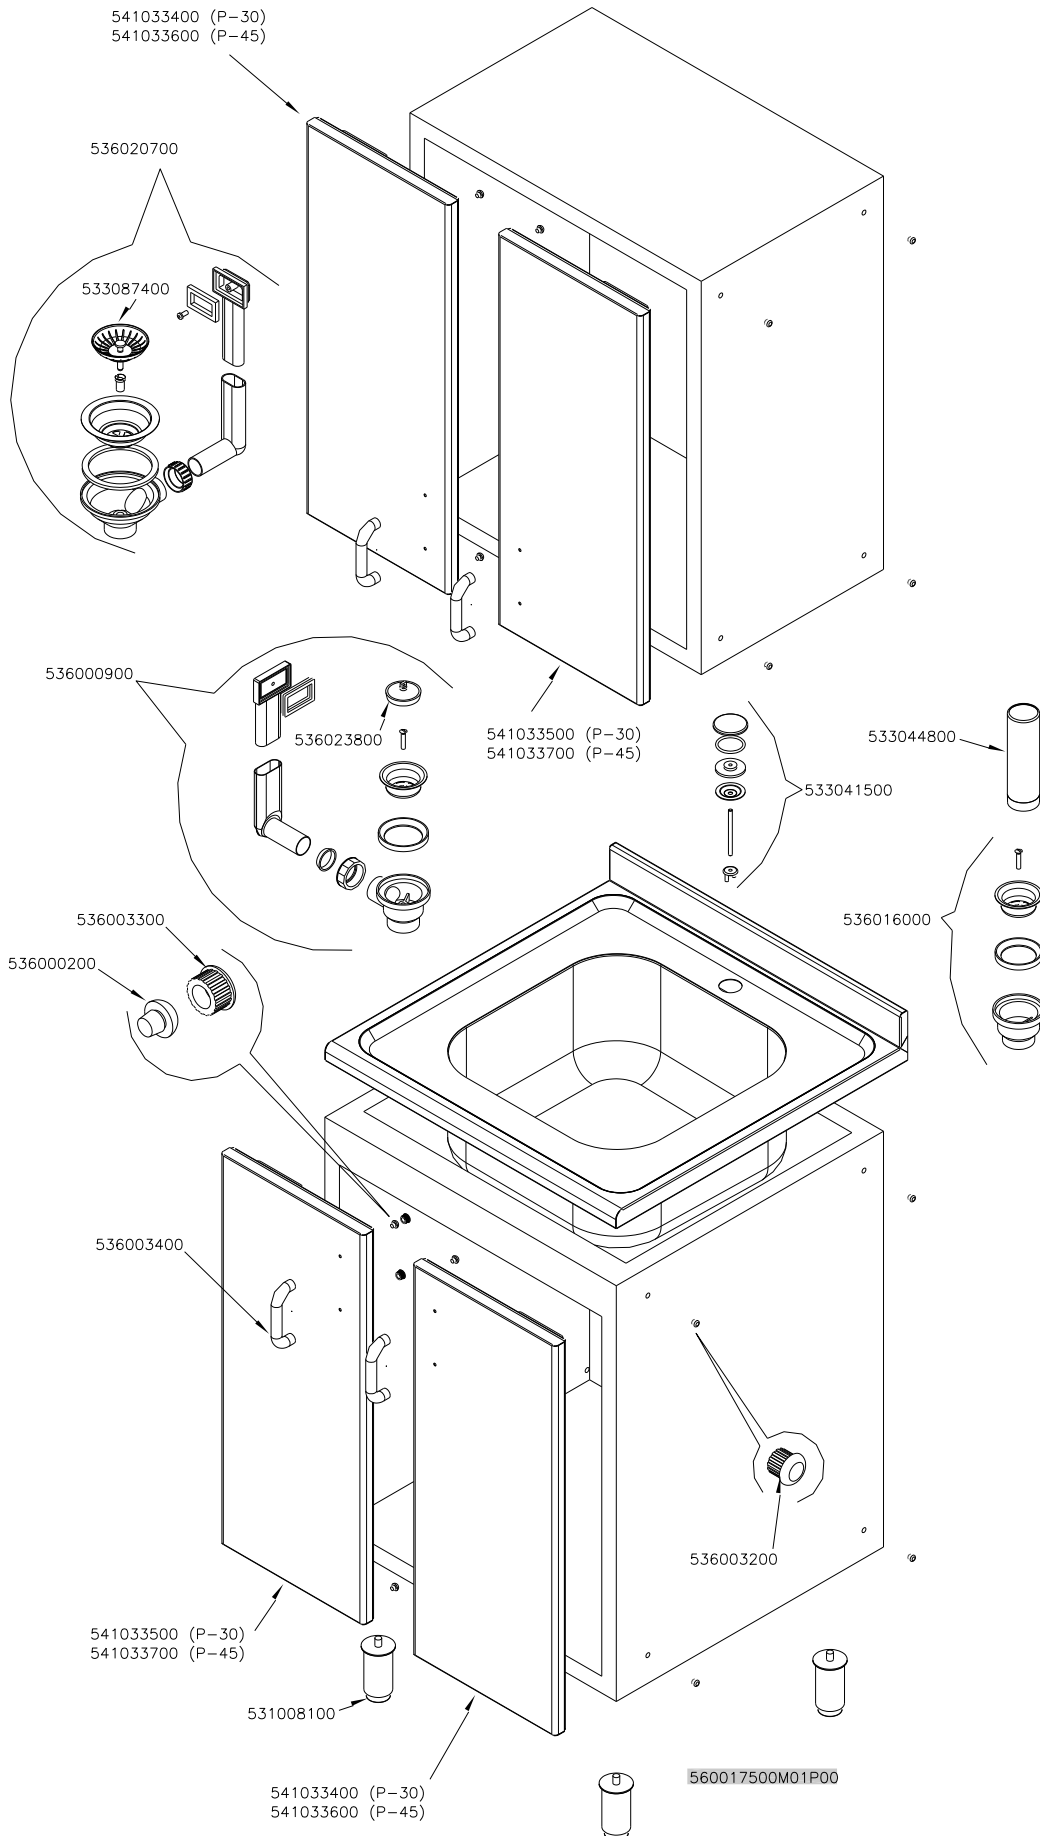

SHINE KITCHEN

MAGIC SNACK 60

SHINE KITCHEN

A-60 A-90

MAGIC SNACK 60

SHINE KITCHEN

**BP/30DX BP/30SX BP/45DX BP/45SX BP/60 BP/90 BP/120 BP/135 BA/80 BAL/80 BPL/45DX
BPL/45SX BPL/60 BPL/90 BPL/120 BPL/135 PP/30DX PP/30SX PP/45DX PP/45SX PP/60 PP/90
PP/120 PP/135 PPS/60 PPS/90 PA/80**

MAGIC SNACK 60

SHINE KITCHEN

BC1/45 BC2/45 BC3/45 BC/45 BC/30

MAGIC SNACK 60

SHINE KITCHEN

KSK/60 KSK/90 KSK/100